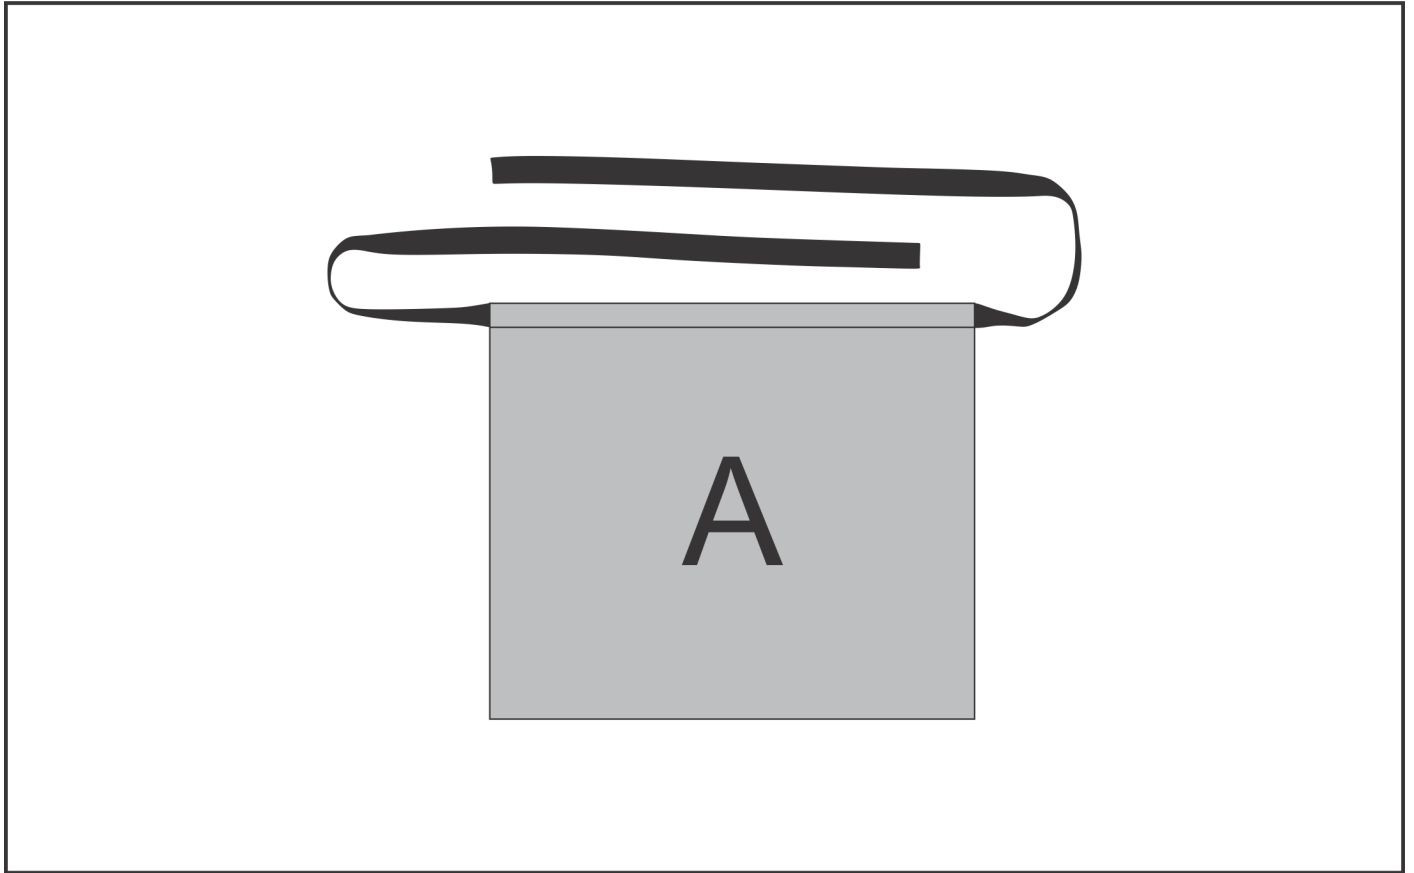

SG-HP-4-G

PPS Hoppla Classic Half Apron

Need to know:

- Includes 1-Position Sublimation (setup fees apply)
- **Please Note: We cannot guarantee 100% logo Alignment on all Brandable Panels.**

Branding Options:

Position A

1. Custom Sublimation A (CPSUB-A)
Full Colour
Size: 490mm wide x 490mm high